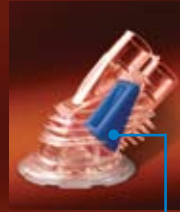

Kreepy Krauly®

Automatic Inground Pool Cleaner

Drive Tubes. Where water flow is directed to generate kinetic energy for mobility.

Dive Float. Part of the exclusive directional guidance system that helps Kreepy Krauly consistently climb pool walls.

Roller Strap. Protects the unit, allows freedom of movement around steps and ladders.

Wings. Channels leaves, grass and debris directly to your skimmer and/or pump basket.

Automatic Regulator Valve. Sets ideal travel speed for more thorough cleaning.

Flapper. Kreepy Krauly's only operational part is housed inside the unit. Responsible for dividing water flow to help propel Kreepy Krauly.

Seven reasons why more pool owners demand the cleaner with the funny name