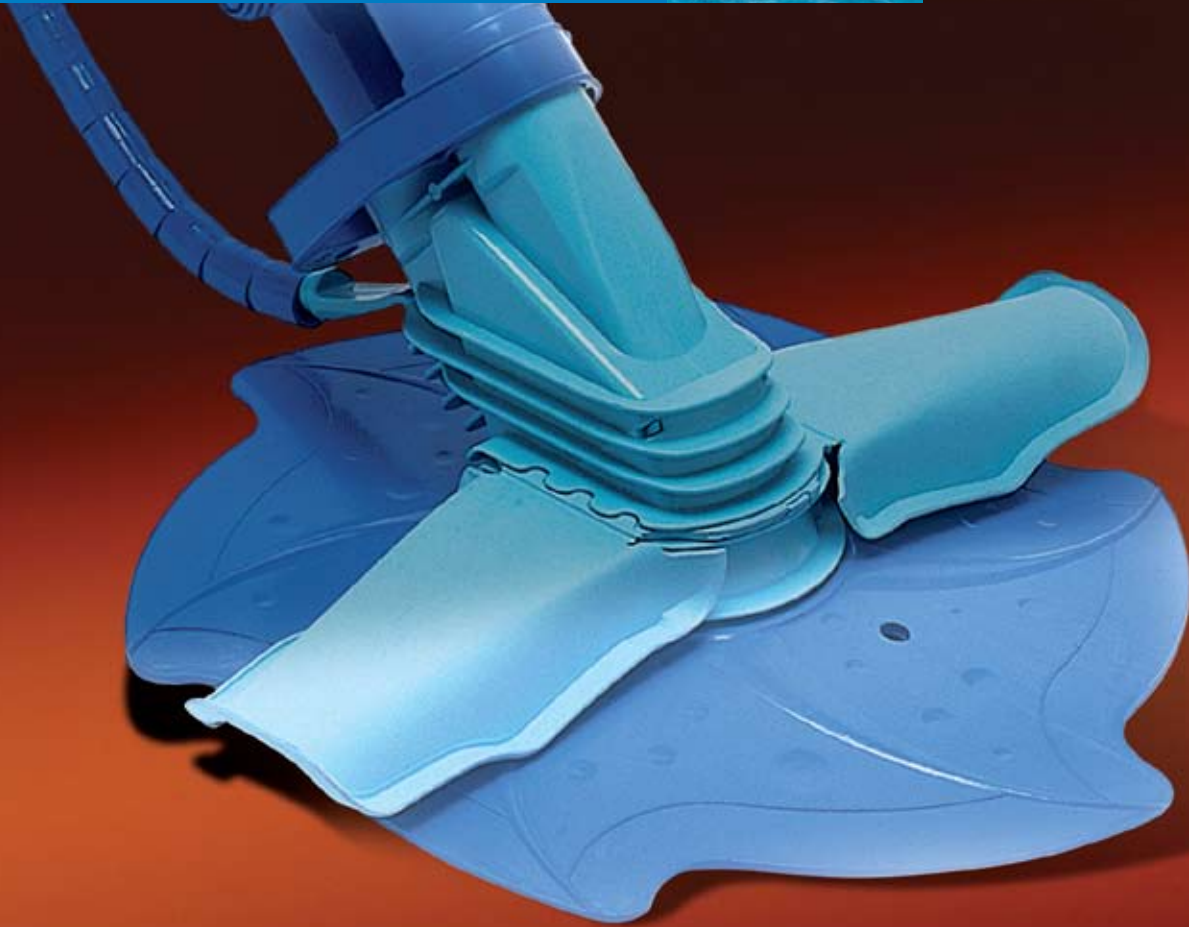

Kreepy Krauly®

Automatic Inground Pool Cleaner

By Pentair Pool Products®

Join more than 2 million satisfied owners worldwide

For optimum cleaning performance, simplicity and convenience, choose Kreepy Krauly® pool cleaner, the most popular suction-side cleaner in history.

- Turbo-action swivel design and automatic regulator valve deliver optimum water flow for maximum cleaning power.
- Engineered to provide optimum cleaning performance from the water line to the pool bottom.
- Works without a booster pump, attaches without tools to pool skimmer or vacuum line fitting—more economical to purchase and operate than pressure-side cleaners.
- Automatic valve regulates water flow to set the ideal travel speed for more thorough cleaning.
- Original “one moving part” design for years of dependable service—no wheels or gears to replace.

Nothing escapes Kreepy Krauly. (Shown here with Universal Seal for all pool surfaces, and at top with Starfish Seal for hard to clean concrete/gunite pools with intricate shapes and/or tight corners.)

Kreepy Krauly®

Automatic Inground Pool Cleaner

Drive Tubes. Where water flow is directed to generate kinetic energy for mobility.

Dive Float. Part of the exclusive directional guidance system that helps Kreepy Krauly consistently climb pool walls.