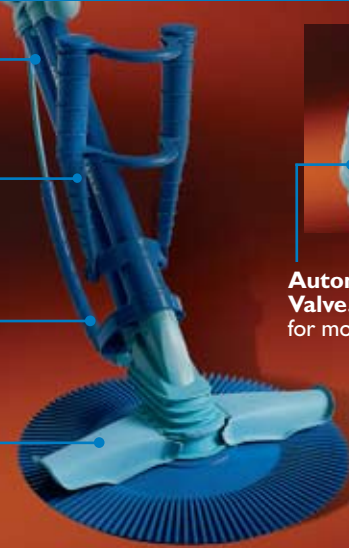

- Turbo-action swivel design and automatic regulator valve deliver optimum water flow for maximum cleaning power.
- Engineered to provide optimum cleaning performance from the water line to the pool bottom.
- Works without a booster pump, attaches without tools to pool skimmer or vacuum line fitting—more economical to purchase and operate than pressure-side cleaners.
- Automatic valve regulates water flow to set the ideal travel speed for more thorough cleaning.
- Original “one moving part” design for years of dependable service—no wheels or gears to replace.

Kreepy Krauly®

Automatic Inground Pool Cleaner

Drive Tubes. Where water flow is directed to generate kinetic energy for mobility.

Dive Float. Part of the exclusive directional guidance system that helps Kreepy Krauly consistently climb pool walls.

Roller Strap. Protects the unit, allows freedom of movement around steps and ladders.

Wings. Channels leaves, grass and debris directly to your skimmer and/or pump basket.

Automatic Regulator Valve. Sets ideal travel speed for more thorough cleaning.

Flapper. Kreepy Krauly's only operational part is housed inside the unit. Responsible for dividing water flow to help propel Kreepy Krauly.

Seven reasons why more pool owners demand the cleaner with the funny name